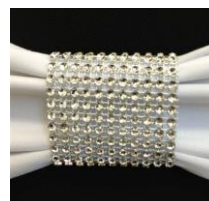

Chair covers

White, ivory or black spandex chair cover	$1.50
Sashes	$1.00
Chair bands	$0.50

Add gem band +$0.50