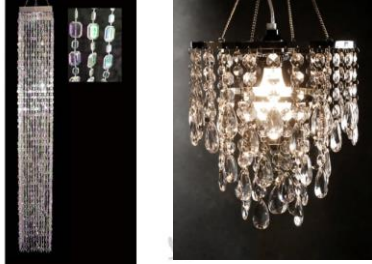

\$1.00 rental each

-Great to hold candy for
candy buffet

Tall Clear Cylinders

8 or 9 inch tall X 3inch wide

\$1.50 rental each

10 inch tall X 3inch wide

\$2.00 rental each

18 inch tall X 3.5inch wide

\$3.00 rental each

Chandeliers

-6 inches wide

\$6.00 rental each

48 inches long

-Great to suspend over cylinder vase for a centerpiece

-10 inches wide and

\$20.00 rental each