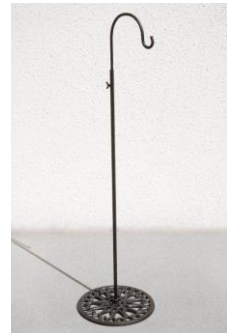

Curly willow-3-4 foot rent \$5.00 a bunch 6 foot birch poles \$3.00 rent each

River stones or pearls-\$0.50 per cup

Black

Tan

Silk pomanders-8inch diameter \$5.00 rental each

Pink, yellow, white, ivory, bright pink, orange

LED uplights \$25.00 rental each

Power Cords Included

Swarovski crystal chains- 6 inches rent \$1.50 each

LED light base-8inch  rent \$3.00 a piece-31 light

Freestanding Shepherd hook- adjustable 34"to 55" \$5.00 rental each

Square mirrors 12" X 12" \$1.50 rental each

Silver or gold chargers \$0.75 each

Fall or Greenery Boxwood Silk Garland-6 feet long-\$3.00 rental

Clear marbles-\$0.50 per cup

Silk rentals-orchids and hydrangeas \$1.00-\$2.00 a stem rental