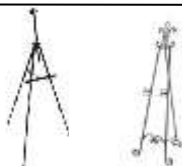

Card Holders

\$15.00 rental each
-some also
available in gold
or rose gold

LOVE lighted Marquee

24 inches x 8inches

\$5.00 rental

**Black Floor Easel
Rod Iron Floor easel**

\$10.00 rental
\$15.00 rental

Other fun items