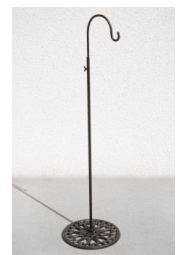

Black ron Iron Floor Easels \$10.00-\$15.00 rental each

Clear Marbles \$0.50 per cup

Natural candle light pillar LED candle \$2.00 each
3 sizes-3 inch, 6 inch, 9 inch tall

Submersible LED lights-\$1.00-\$2.00 rental

Red or white Manzanita branches-12 inches rent \$3.00 a piece

Curly willow-3-4 foot rent \$5.00 a bunch 6 foot birch poles \$3.00 rent each

River stones or pearls-\$0.50 per cup
Black or tan

Swarovski crystal chains- 6 inches rent \$1.50 each

LED light base-8inch  rent \$3.00 a piece-31 light

Freestanding Shepherd hook- adjustable 34"to 55" \$5.00 rental each

Fall (6ft.), Eucalyptus (4ft.) or Greenery Boxwood Silk Garland (6ft.)-\$6.00 rental