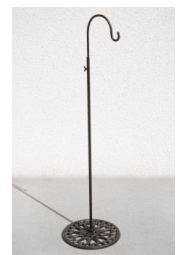

Fall (6ft.), Eucalyptus (4ft.) or Greenery Boxwood Silk Garland (6ft.)-$6.00 rental

Clear marbles-$0.50 per cup